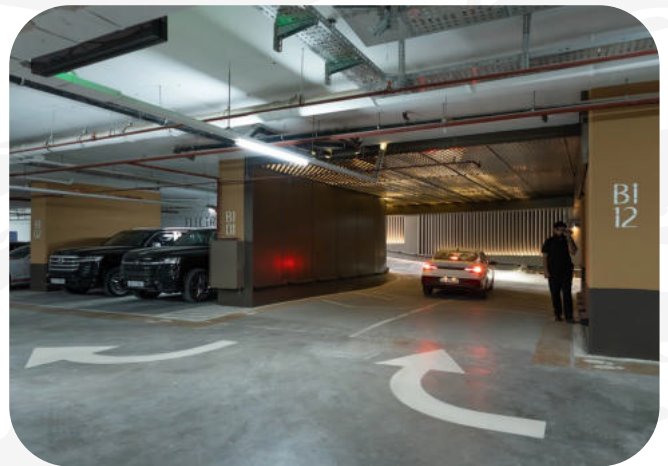

BRILLTIX

SPECIAL ANTICORROSIVE ENAMEL

the shiny enamel is used both indoors and outdoors, on iron and wood, characterized by high elasticity and high strength even under difficult conditions, such as urban environments and close to the sea, where smog, wear, and corrosion are particularly aggressive. for these reasons it can be used on wooden ships and iron.

ROBSON

ROB ACRYLIC ROAD MARKING

a road marking paint based on acrylic resin, pigmented with light fast weather resistant pigment with inert extenders. it is fast drying coating, suitable on asphalt. good resistance to water, oils, and gasoline. good mechanical and abrasion resistant road marking paint. mainly useful for marking roadways, curbstone, traffic crossings, service stations, and parking lots.