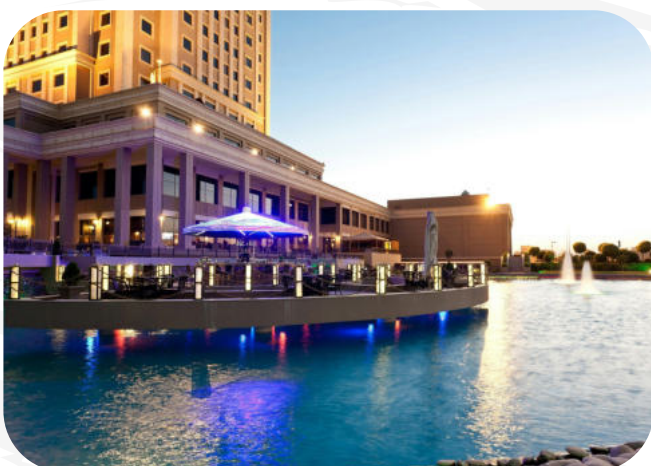

SELLA

SUPER WASHABLE
WATER-BASED PAINT

super washable water-based paint for interiors, characterized by very high coverage and whiteness, with a silk effect such that it is a decorative element where you want to reach environments of prestige and elegance. the vinyl nature of the product gives it very high applicability and therefore dilation.