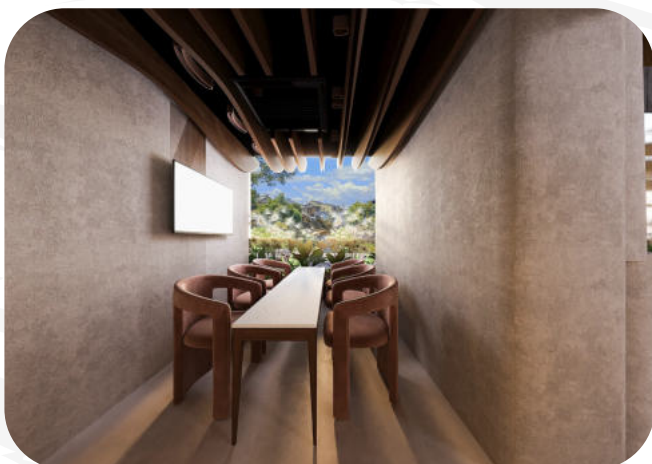

NANOFLOOR

CONCRETE EFFECT

two-component coating for interiors with high resistance, for laying a very thick screed, available in fine and coarse grain version. nanofloor massetto is able to mask wall surfaces and dilapidated or worn floors, for which you do not want to carry out a costly dismantling, but an easier restoration by overcoating, choosing from an innumerable range of colors.