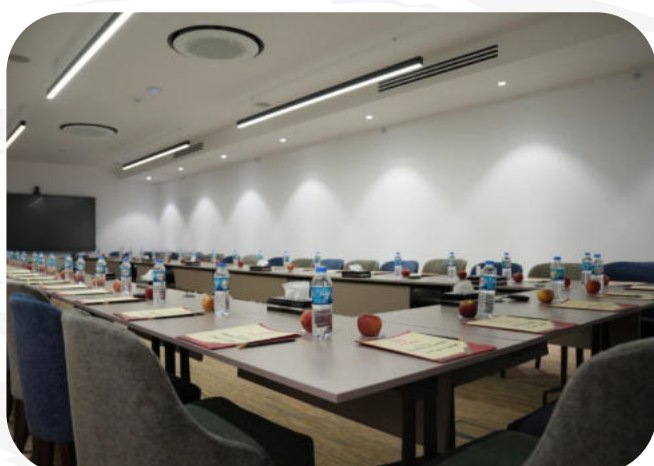

DARIN PLAZA HOTEL

Darin plaza hotel in erbil presents a unified interior design language across all rooms, corridors, public areas, and service spaces, with wall finishes and decorative elements fully coordinated by kedive. The scheme uses soft, warm tones and elegant detailing to create a refined, oriental inspired atmosphere that complements the property's central location on 60 meter street. Smooth matte coatings and carefully selected textures enhance lighting quality and support the hotel's spa oriented, five star identity while remaining easy to maintain in high traffic zones. Across the building, kedive's interior concept ensures a cohesive visual experience, blending comfort, luxury, and modern functionality that aligns with darin plaza hotel's role as a key hospitality destination in downtown erbil.