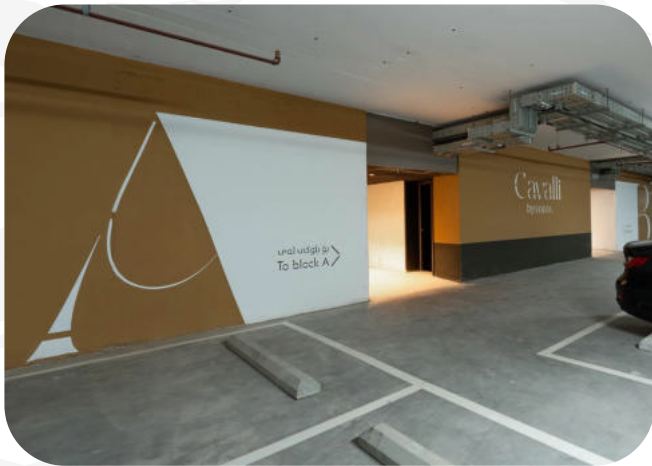

CAVALLI TOWER

GARAGE

The garage at cavalli tower combines functionality and visual clarity through a carefully chosen set of finishes. Walls are coated with opacum by tixe, a super matte water-based paint that delivers deep opacity, uniform coverage, and a clean, non reflective surface ideal for underground parking environments. Metal elements such as doors, grilles, and structural details are finished with brilltix, a high-gloss protective coating that resists wear, moisture, and mechanical impact while emphasizing architectural lines. The floor uses rob road marking by robson paints, a specialized marking system that ensures clear, durable lane demarcations, signage, and parking guidance. Together, these products create a safe, organized, and visually coherent garage that aligns with the building's high end technical and aesthetic standards.