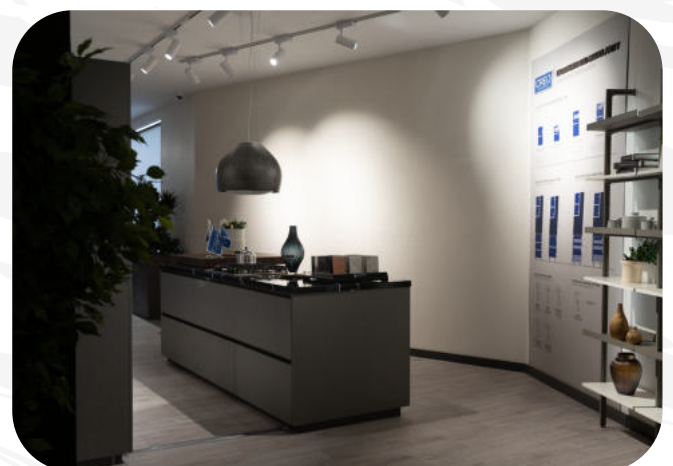

SELLA

SUPER WASHABLE
WATER-BASED PAINT

super washable water-based paint for interiors, characterized by very high coverage and whiteness, with a silk effect such that it is a decorative element where you want to reach environments of prestige and elegance. the vinyl nature of the product gives it very high applicability and therefore dilution.