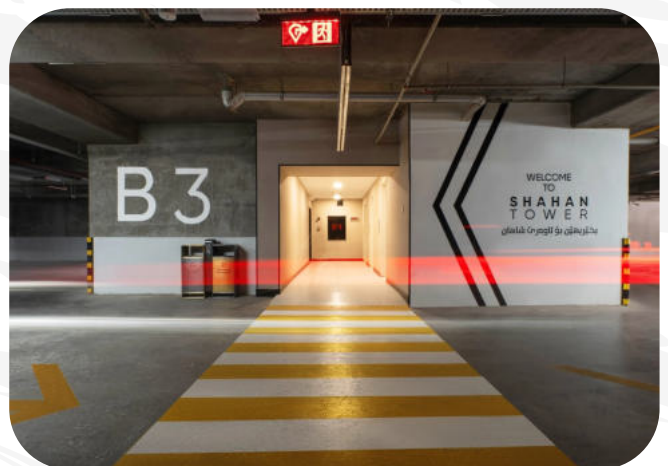

OPACUM

SUPER MATT
DECORATIVE ENAMEL

decorative water-based enamel for interiors with high opacity and highly cleanable. it gives a uniform and elegant appearance, but at the same time excellent washability and cleaning capability.

ROBSON

ROB ACRYLIC
ROAD MARKING

a road marking paint based on acrylic resin, pigmented with light fast weather resistant pigment with inert extenders. it is fast drying coating, suitable on asphalt. good resistance to water, oils, and gasoline. good mechanical and abrasion resistant road marking paint. mainly useful for marking roadways, curbstone, traffic crossings, service stations, and parking lots.