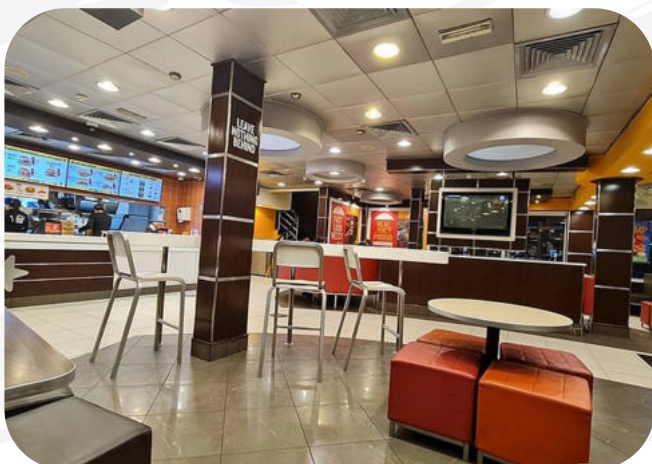

HARDEE'S RESTAURANT

Hardee's in Erbil uses Tix Royal Paint across its interior walls to create a clean, bright, and brand-consistent fast-food environment that supports rapid customer flow and quick service. The smooth, matte finish enhances artificial lighting, improves the visibility of menu boards, signage, and decor elements, and maintains a fresh, hygienic look in high traffic areas. Applied in the main dining zone, counter backdrop, and service passes, royal paint provides a durable, easy to clean surface ideal for a busy American style restaurant. Across the space, the Tix based coating reinforces Hardee's identity as a modern, family oriented fast-food destination in Erbil, blending visual clarity, hygiene, and long term performance.