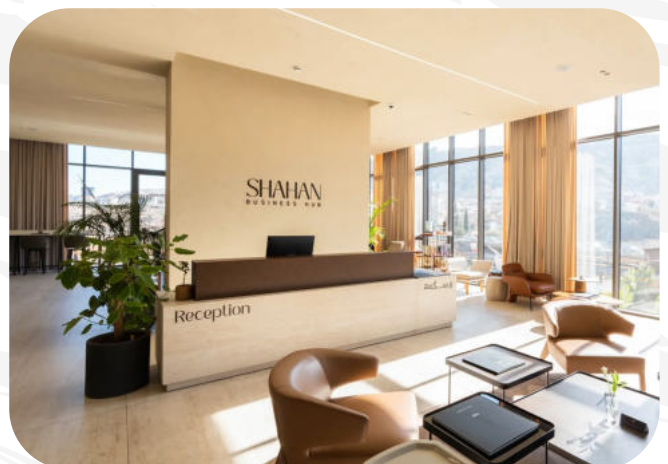

TIXEMAT

SUPER-OPAQUE
FILLING PAINT

super-washable white water-based wall paint with very high coverage, opacity, and filling power, used for particularly patched and uneven wall substrates (such as plasterboard, prefabricated panels, and plaster) on which the application of several coats is to be avoided, thus speeding up painting operations with a single coat.