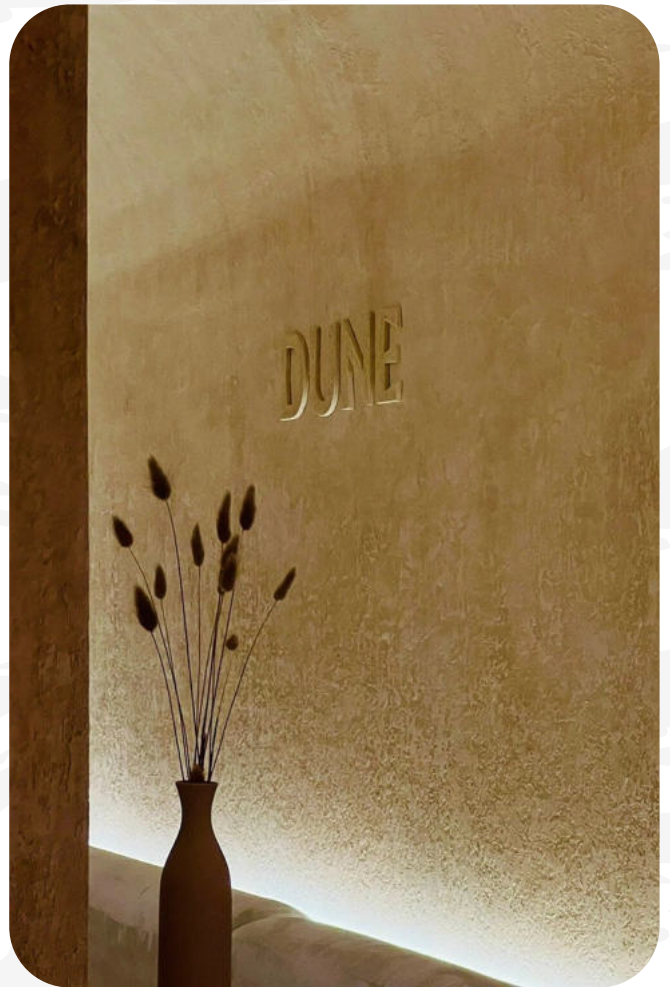

TIBERIUS

TRAVERTINE EFFECT
WALL COVERING

a highly breathable interior wall covering, recreates the finish of travertine stone with the classic porous, striped appearance used in ancient rome. the simplicity and versatility of tiberius allow for a variety of decorative finishes, including travertine, concrete, plaster, scratched, relief, textured, and split stone effects.