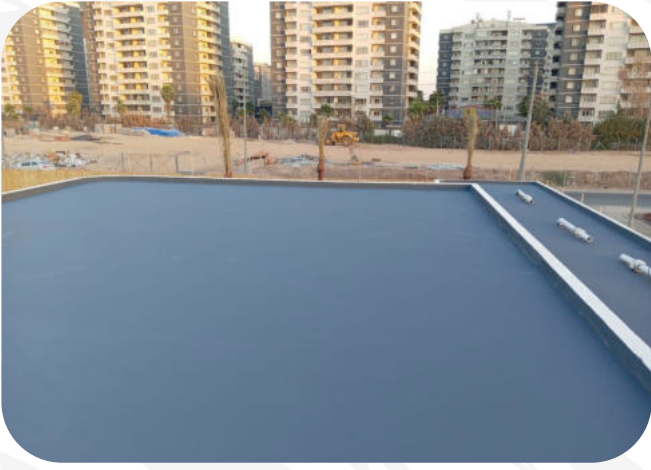

NOI
TAVOL
SOL
TAVOL
NOI
TAVOL
SOL
TAVOL
NOI
TAVOL
SOL
TAVOL

ISOLTIX H₂O

GRIGIO

Isoltix H₂O grigio is a water-based waterproofing membrane that forms a seamless, elastic barrier against water infiltration. Ideal for roofs, terraces, balconies, and exterior surfaces, it offers excellent adhesion, flexibility, and weather resistance, ensuring durable protection and long-lasting performance.