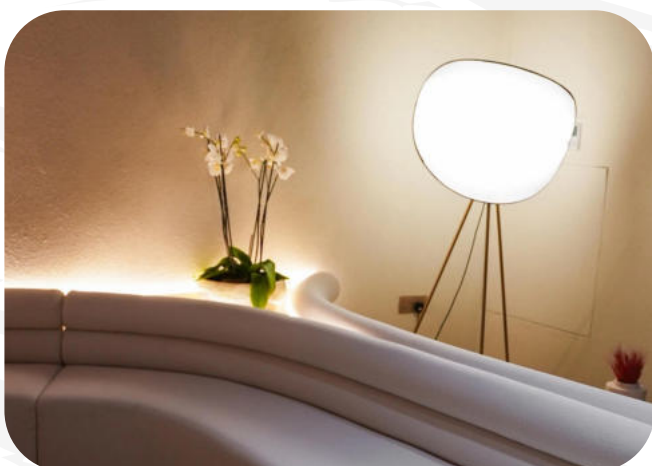

PAUSE CAFE

Pause cafe in erbil uses tiberius and gardena to define its interior atmosphere, combining texture and cleanliness in a single visual language. tiberius, the decorative wallcovering by tixe, creates a soft, matte, materic finish on selected walls, adding depth and tactility that aligns with the cafe's relaxed, contemporary character. On surrounding surfaces, gardena water-based interior paint provides a smooth, washable, and durable backdrop that stays bright and easy to maintain under daily cafe use. Together, tiberius and gardena give pause cafe a layered yet cohesive interior: textured focal walls for visual interest and clean, neutral planes that keep the space feeling light, hygienic, and inviting.