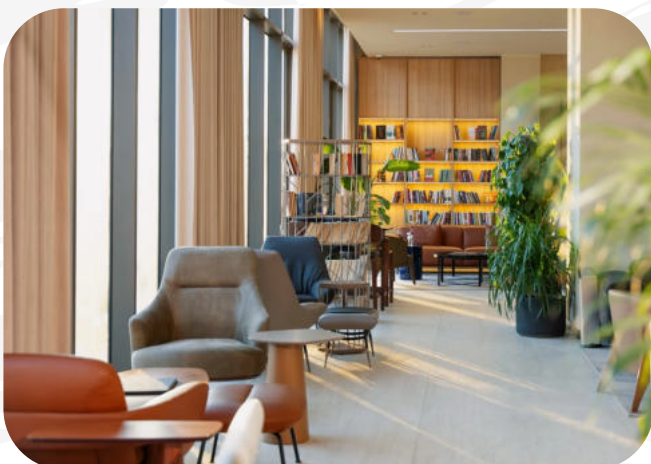

SHAHAN TOWER RECEPTION

In the reception area of shahan tower, the ceiling was finished with tixemat by tixe, a high performance water-based filling paint designed to create a smooth, uniform surface over plasterboard and repaired sections. The product offers very high coverage and excellent opacity, allowing a clean, seamless appearance with minimal coats and no need for additional primers on low absorbent substrates. Its smooth matte finish helps diffuse light evenly, enhancing the sense of space and contributing to the reception's bright, welcoming atmosphere. Tixemat remains highly washable and durable, ensuring that the ceiling stays visually crisp over time while supporting the tower's refined, modern interior identity.