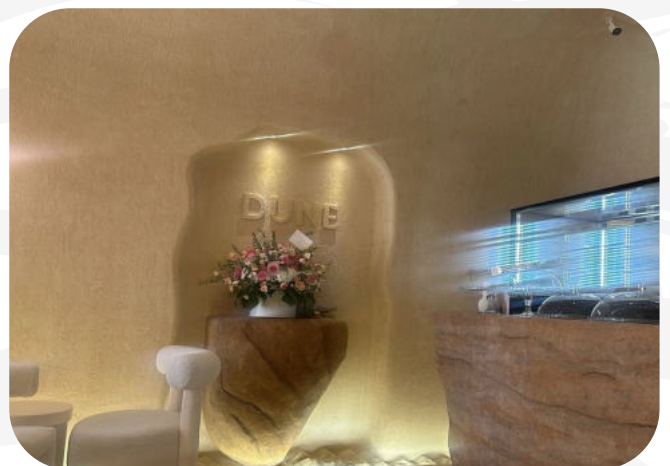

DUNE

CAFE

Dune cafe in erbil uses tiberius, a decorative interior wallcovering by tixe, to create a warm, textured backdrop that enhances its desert inspired concept. The product reproduces natural stone effects such as travertine and concrete, giving the walls a soft, matte, materic finish that feels organic yet refined. Highly breathable and easy to apply, tiberius allows the surfaces to manage humidity while maintaining a clean, durable appearance suitable for a busy cafe. Available in multiple tintometric shades, it can be customized to match the cafe's color palette, ensuring visual harmony between walls, lighting, and furniture. This combination of texture, comfort, and versatility makes tiberius an ideal choice for dune cafe's interior atmosphere.