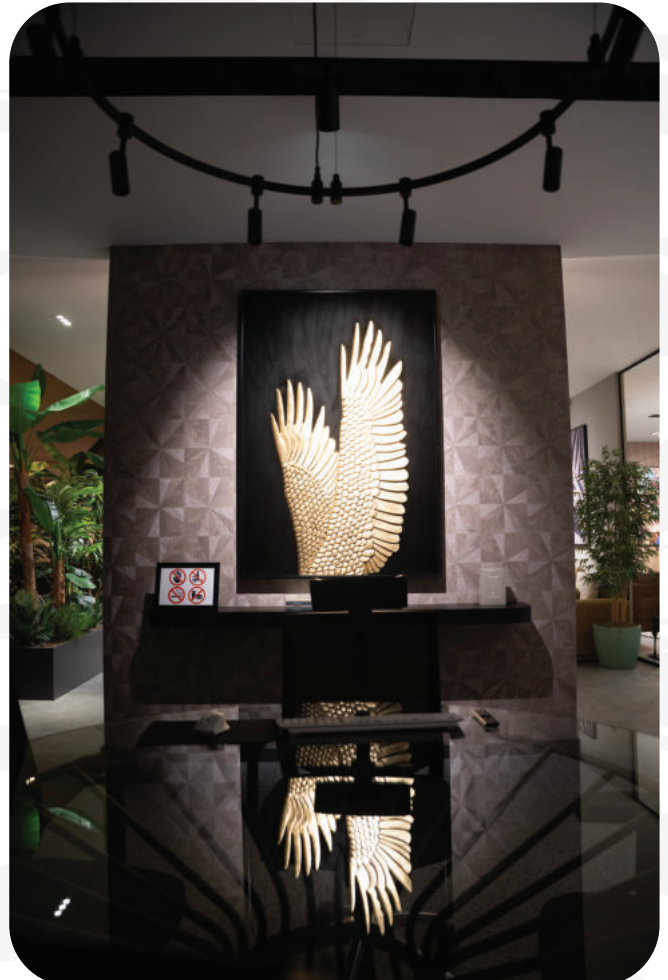

OPACUM

SUPER MATT
DECORATIVE ENAMEL

decorative water-based enamel for interiors with high opacity and highly cleanable. it gives a uniform and elegant appearance, but at the same time excellent washability and cleaning capability.