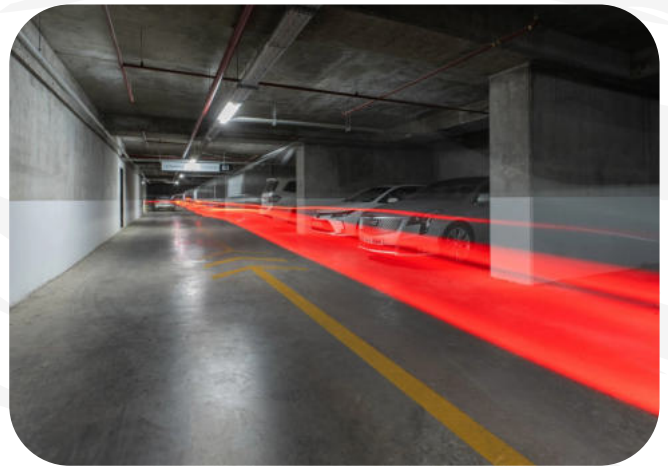

OPACUM

SUPER MATT
DECORATIVE ENAMEL

decorative water-based enamel for interiors with high opacity and highly cleanable. it gives a uniform and elegant appearance, but at the same time excellent washability and cleaning capability.

ROBSON

ROB ACRYLIC
ROAD MARKING

a road marking paint based on acrylic resin, pigmented with light fast weather resistant pigment with inert extenders. it is fast drying coating, suitable on asphalt. good resistance to water, oils, and gasoline. good mechanical and abrasion resistant road marking paint. mainly useful for marking roadways, curbstone, traffic crossings, service stations, and parking lots.