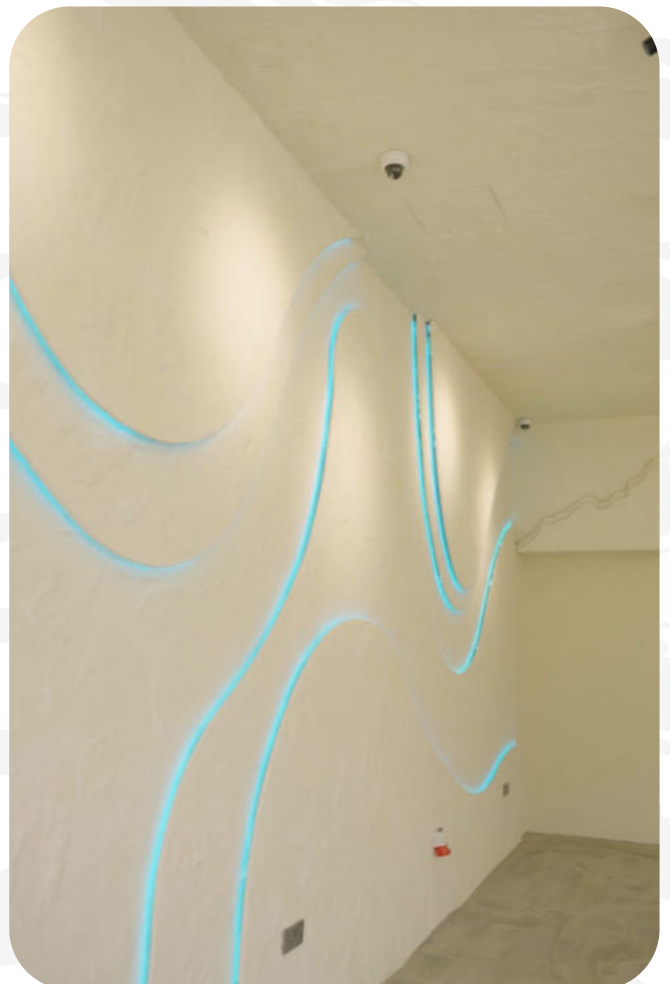

404 CAFE

cafe 404 uses gardena on its exterior, opacum for interior walls, and tiberius as a decorative finish to create a cohesive, modern identity that balances durability with a refined aesthetic. the exterior is coated with gardena, a super-washable water-based exterior paint that offers high coverage, strong resistance to weather and uv, and easy cleaning, keeping the facade looking fresh despite dust and sun. inside, the cafe applies opacum, a matte interior paint that provides excellent color depth and a soft, non-reflective surface, enhancing the calm, intimate atmosphere while remaining durable and easy to maintain. on selected interior walls and accent zones, tiberius (tixe's decorative wallcovering) adds a subtle, textured, stone-like finish that introduces tactility and visual depth without overpowering the space.