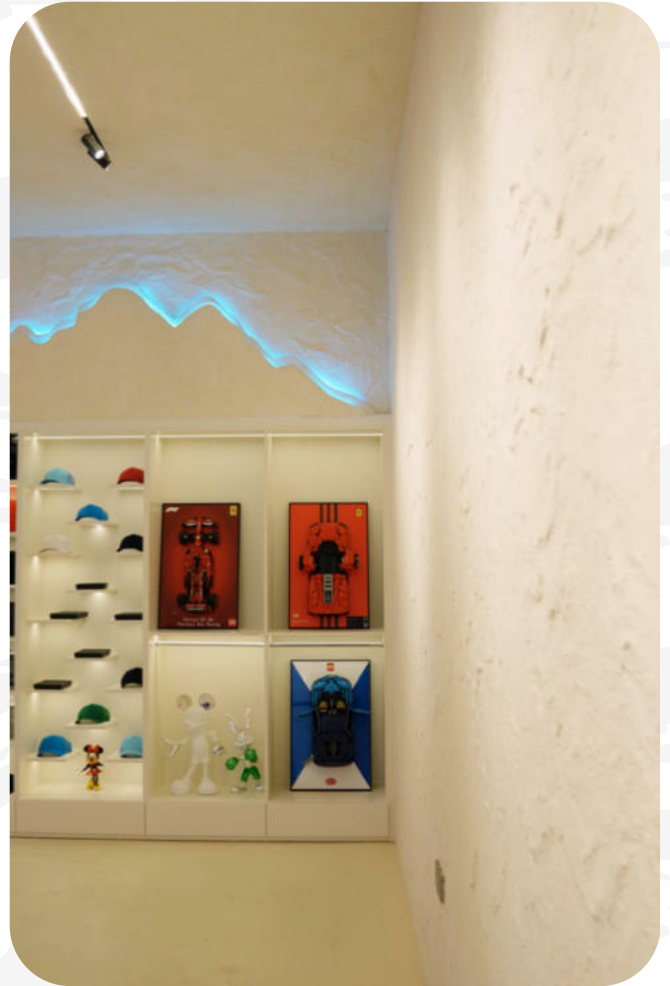

a highly breathable interior wall covering, recreates the finish of travertine stone with the classic porous, striped appearance used in ancient rome. the simplicity and versatility of tiberius allow for a variety of decorative finishes, including travertine, concrete, plaster, scratched, relief, textured, and split stone effects.