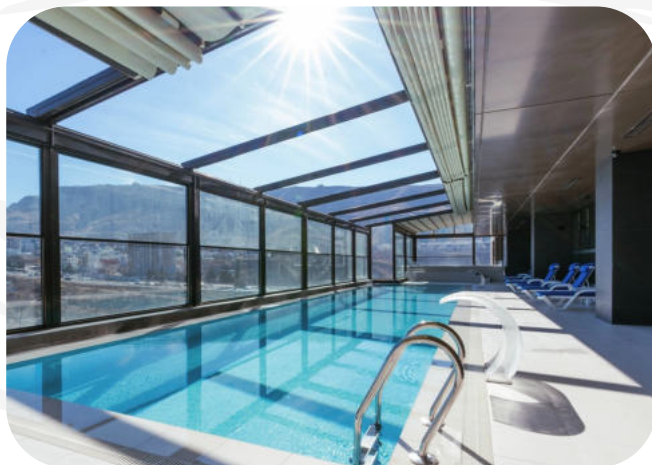

TIXEMAT

SUPER-OPAQUE
FILLING PAINT

super-washable white water-based wall paint with very high coverage, opacity, and filling power, used for particularly patched and uneven wall substrates (such as plasterboard, prefabricated panels, and plaster) on which the application of several coats is to be avoided, thus speeding up painting operations with a single coat.