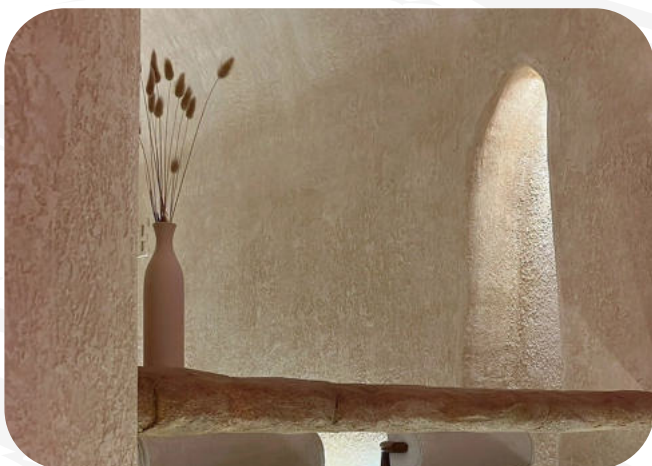

TIBERIUS

TRAVERTINE EFFECT
WALL COVERING

a highly breathable interior wall covering, recreates the finish of travertine stone with the classic porous, striped appearance used in ancient rome. the simplicity and versatility of tiberius allow for a variety of decorative finishes, including travertine, concrete, plaster, scratched, relief, textured, and split stone effects.