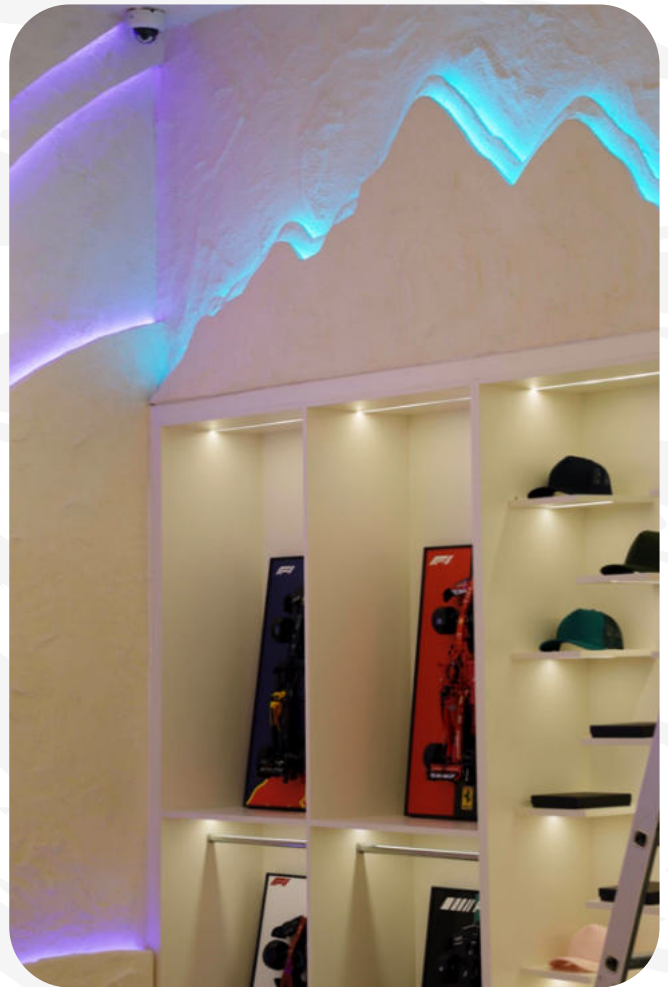

GARDENA

SUPER WASHABLE
WALL PAINT

super washable water-based paint for indoor and outdoor use, easy to apply. it has excellent coverage both dry and wet and excellent expansion. it combines decoration, elegance, and perfection of result. suitable for all walls in public or domestic environments, with a tendency to contact and so particularly dirty.