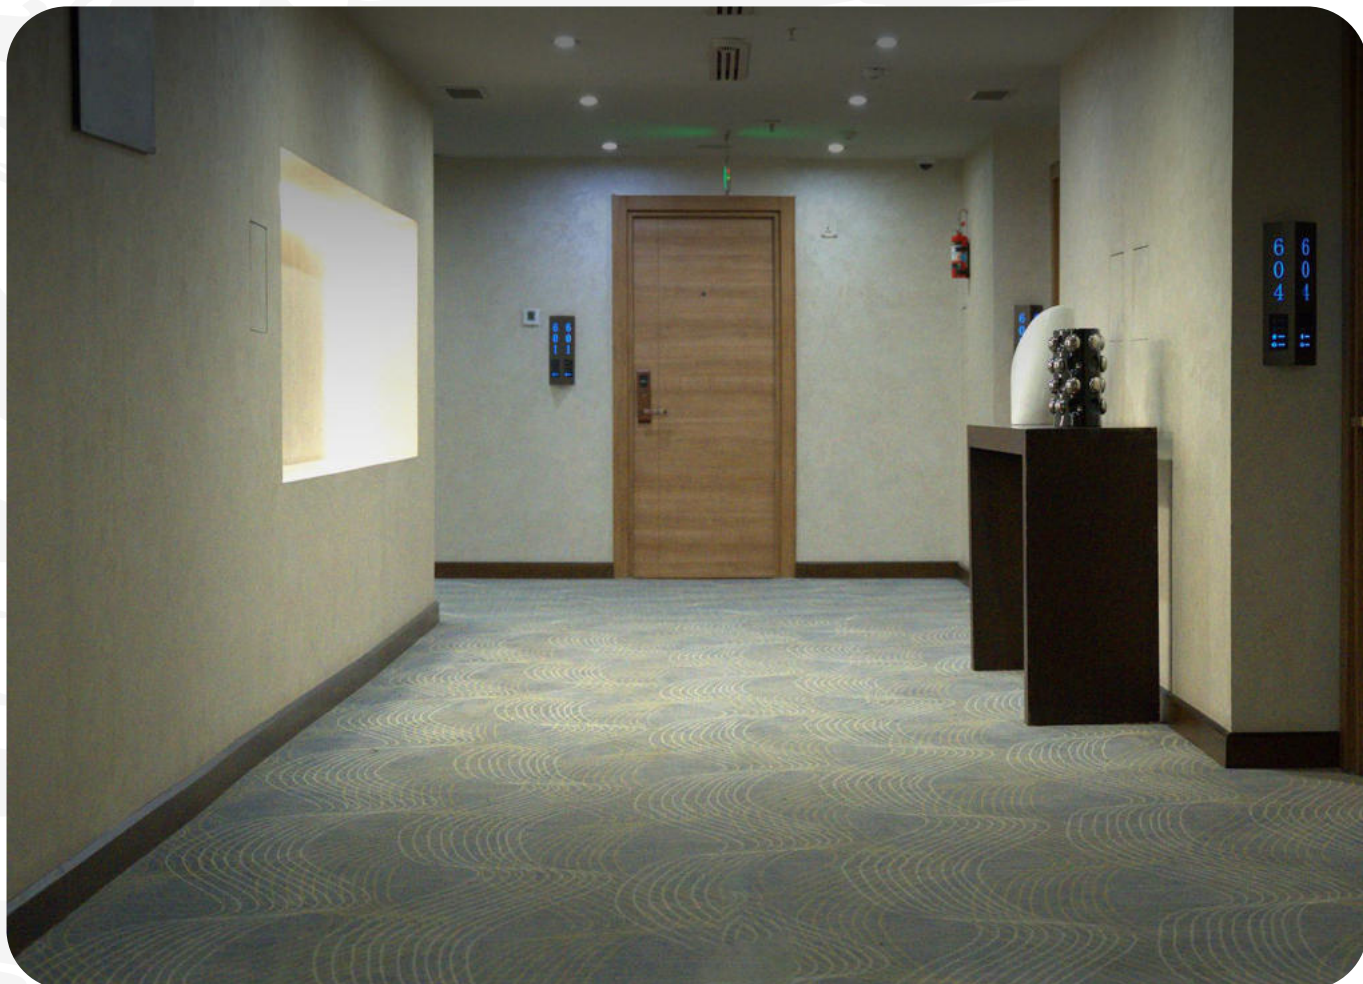

DARIN PLAZA HOTEL

Darin plaza hotel in erbil presents a unified interior design language across all rooms, corridors, public areas, and service spaces, with wall finishes and decorative elements fully coordinated by kedive. The scheme uses soft, warm tones and elegant detailing to create a refined, oriental inspired atmosphere that complements the property's central location on 60 meter street. Smooth matte coatings and carefully selected textures enhance lighting quality and support the hotel's spa oriented, five star identity while remaining easy to maintain in high traffic zones. Across the building, kedive's interior concept ensures a cohesive visual experience, blending comfort, luxury, and modern functionality that aligns with darin plaza hotel's role as a key hospitality destination in downtown erbil.