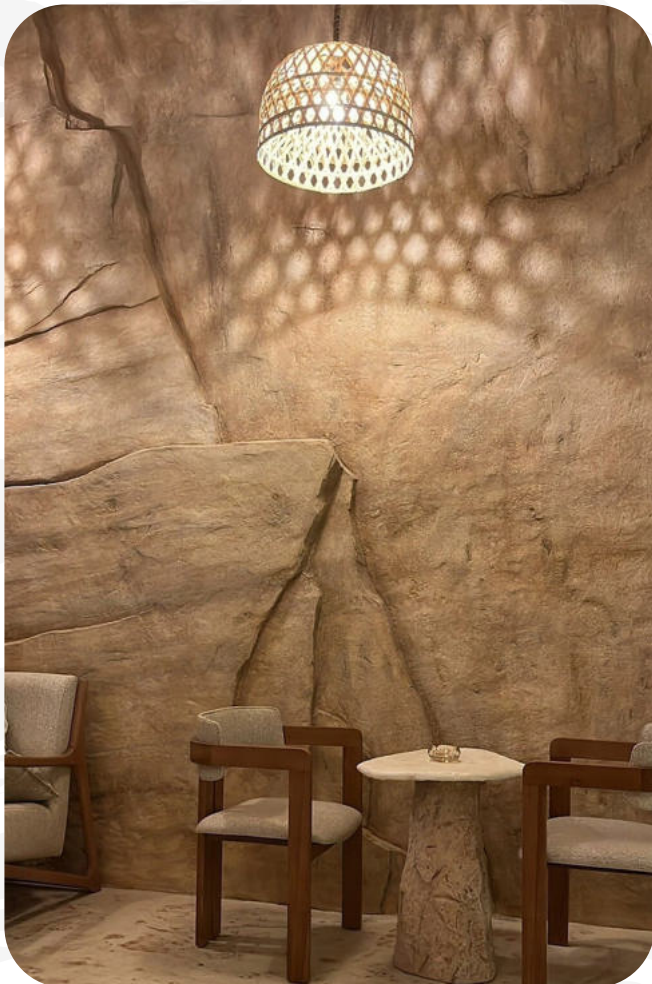

DUNE

CAFE

Dune cafe in erbil uses tiberius, a decorative interior wallcovering by tixe, to create a warm, textured backdrop that enhances its desert inspired concept. The product reproduces natural stone effects such as travertine and concrete, giving the walls a soft, matte, materic finish that feels organic yet refined. Highly breathable and easy to apply, tiberius allows the surfaces to manage humidity while maintaining a clean, durable appearance suitable for a busy cafe. Available in multiple tintometric shades, it can be customized to match the cafe's color palette, ensuring visual harmony between walls, lighting, and furniture. This combination of texture, comfort, and versatility makes tiberius an ideal choice for dune cafe's interior atmosphere.