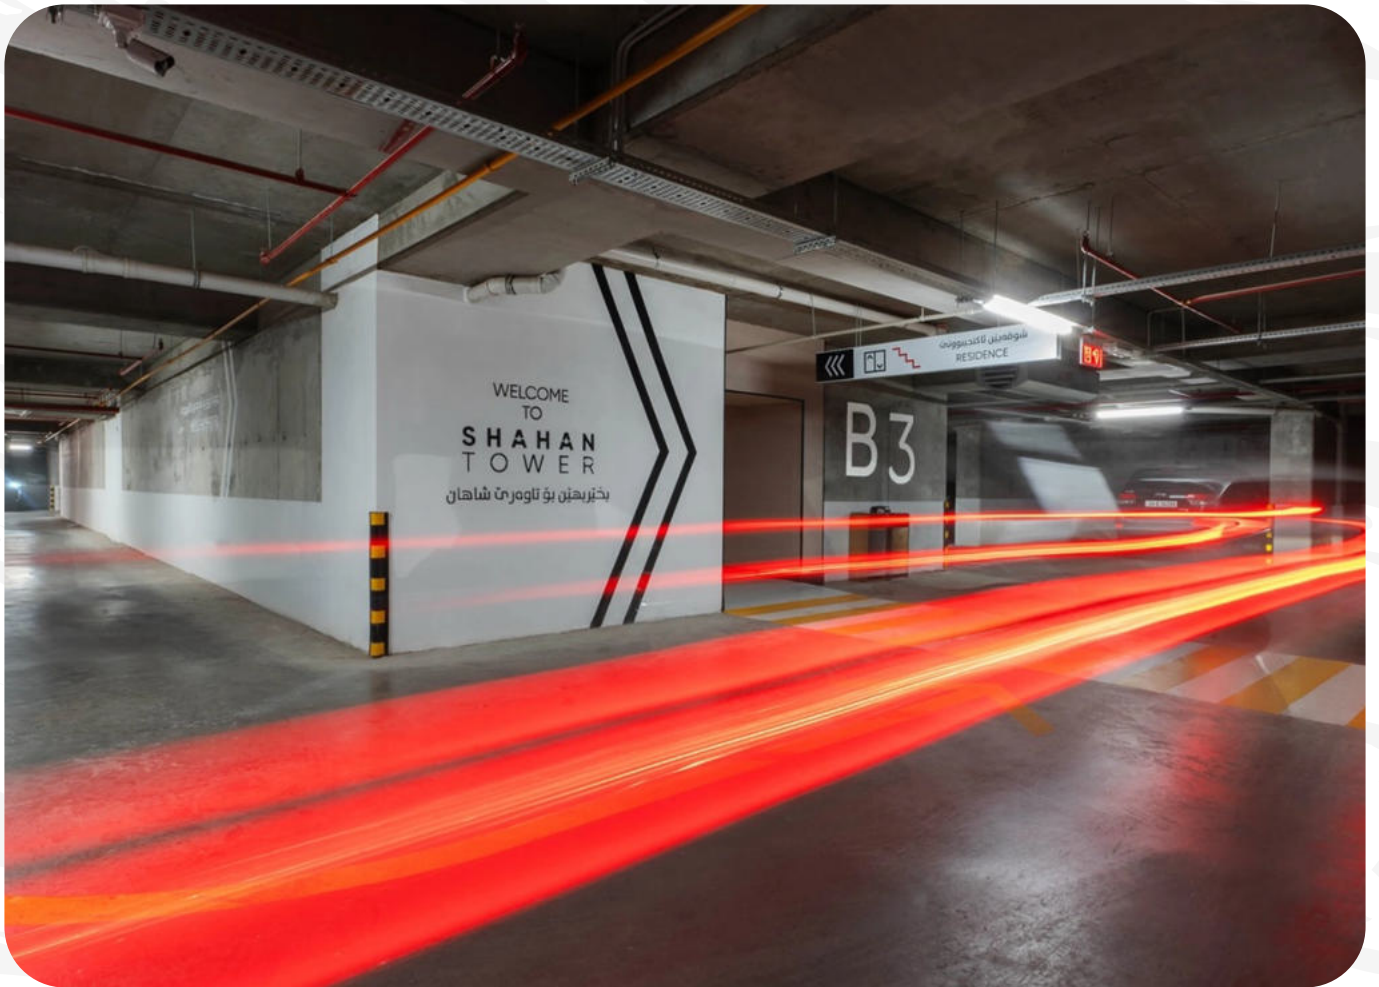

SHAHAN TOWER GARAGE

The garage at shahan tower uses opacum by tixe on the walls to create a super matte, highly opaque finish that reduces glare and provides a clean, uniform background suitable for underground parking environments. The smooth, non reflective coating enhances legibility of signage and lane markings while remaining durable and easy to maintain in high humidity conditions. The floor is marked with rob road marking by robson paints, a specialized road marking system that delivers clear, long lasting lane demarcations, parking guidance, and directional symbols. Together, opacum and rob road marking ensure the garage is safe, organized, and visually coherent, aligning with the building's technical quality and modern architectural language.