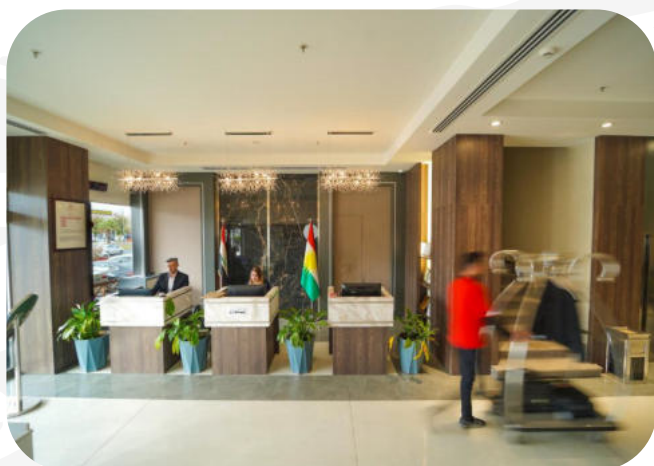

DARIN PLAZA HOTEL

Darin plaza hotel in erbil presents a unified interior design language across all rooms, corridors, public areas, and service spaces, with wall finishes and decorative elements fully coordinated by kedive. The scheme uses soft, warm tones and elegant detailing to create a refined, oriental inspired atmosphere that complements the property's central location on 60 meter street. Smooth matte coatings and carefully selected textures enhance lighting quality and support the hotel's spa oriented, five star identity while remaining easy to maintain in high traffic zones. Across the building, kedive's interior concept ensures a cohesive visual experience, blending comfort, luxury, and modern functionality that aligns with darin plaza hotel's role as a key hospitality destination in downtown erbil.